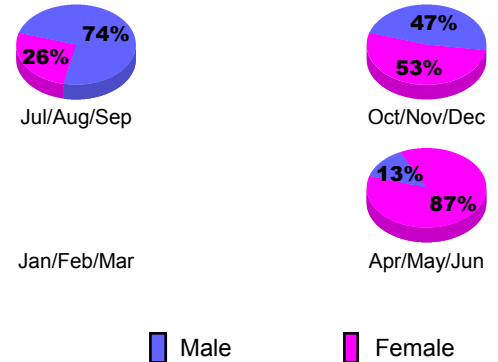

Club Results 2012-2013
Goal, New, Dropped, Gain/Loss

Membership Results 2012-2013
Goal, New, Dropped, Gain/Loss

YTD Status Quo Clubs 2012-2013

Status Quo Clubs Compared to Status Quo Members

Gender Comparison 2012-2013