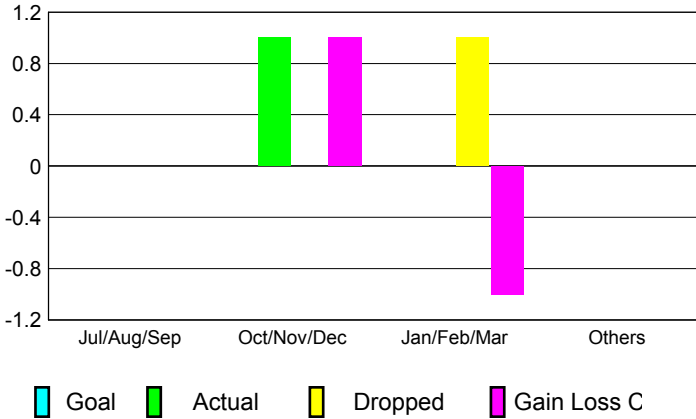

GMT: **MICHAEL BUTLER**

Location: **TEXAS**

GMT CA: **1**

CLUBS

Month	New Club Goal	Actual New Clubs	Actual Dropped Clubs	Gain/Loss of Clubs
2012-2013				
Jul/Aug/Sep	0	0	0	0
Oct/Nov/Dec	0	1	0	1
Jan/Feb/Mar	0	0	1	-1
Apr/May/June	0	0	0	0
Totals	0	1	1	0

MEMBERSHIP

Month	Net Memb Goal	Actual New Memb	Actual Dropped Memb	Gain/Loss of Memb
2012-2013				
Jul/Aug/Sep	0	69	62	7
Oct/Nov/Dec	0	58	41	17
Jan/Feb/Mar	0	38	61	-23
Apr/May/June	0	66	49	17
Totals	0	231	213	18

Club Results 2012-2013
Goal, New, Dropped, Gain/Loss

Membership Results 2012-2013
Goal, New, Dropped, Gain/Loss

YTD Status Quo Clubs 2012-2013

Status Quo Clubs Compared to Status Quo Members

Gender Comparison 2012-2013