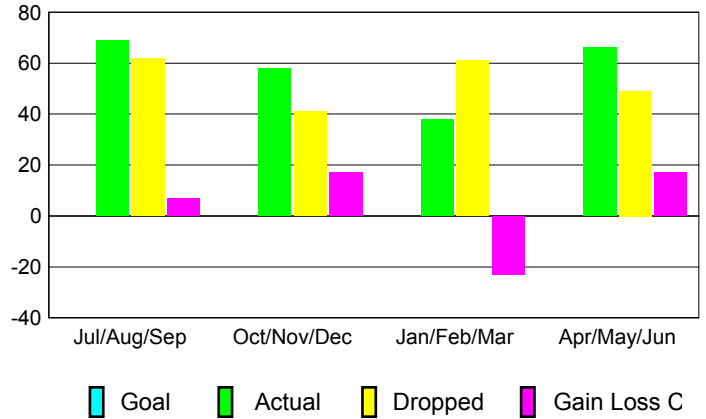

GMT: **MICHAEL BUTLER**

Location: **TEXAS**

GMT CA: **1**

CLUBS

Month	New Club Goal	Actual New Clubs	Actual Dropped Clubs	Gain/Loss of Clubs
2012-2013				
Jul/Aug/Sep	0	0	0	0
Oct/Nov/Dec	0	1	0	1
Jan/Feb/Mar	0	0	1	-1
Apr/May/June	0	0	0	0
Totals	0	1	1	0

MEMBERSHIP

Month	Net Memb Goal	Actual New Memb	Actual Dropped Memb	Gain/Loss of Memb
2012-2013				
Jul/Aug/Sep	0	69	62	7
Oct/Nov/Dec	0	58	41	17
Jan/Feb/Mar	0	38	61	-23
Apr/May/June	0	66	49	17
Totals	0	231	213	18

Club Results 2012-2013
Goal, New, Dropped, Gain/Loss

Membership Results 2012-2013
Goal, New, Dropped, Gain/Loss

YTD Status Quo Clubs 2012-2013

Status Quo Clubs Compared to Status Quo Members

Gender Comparison 2012-2013